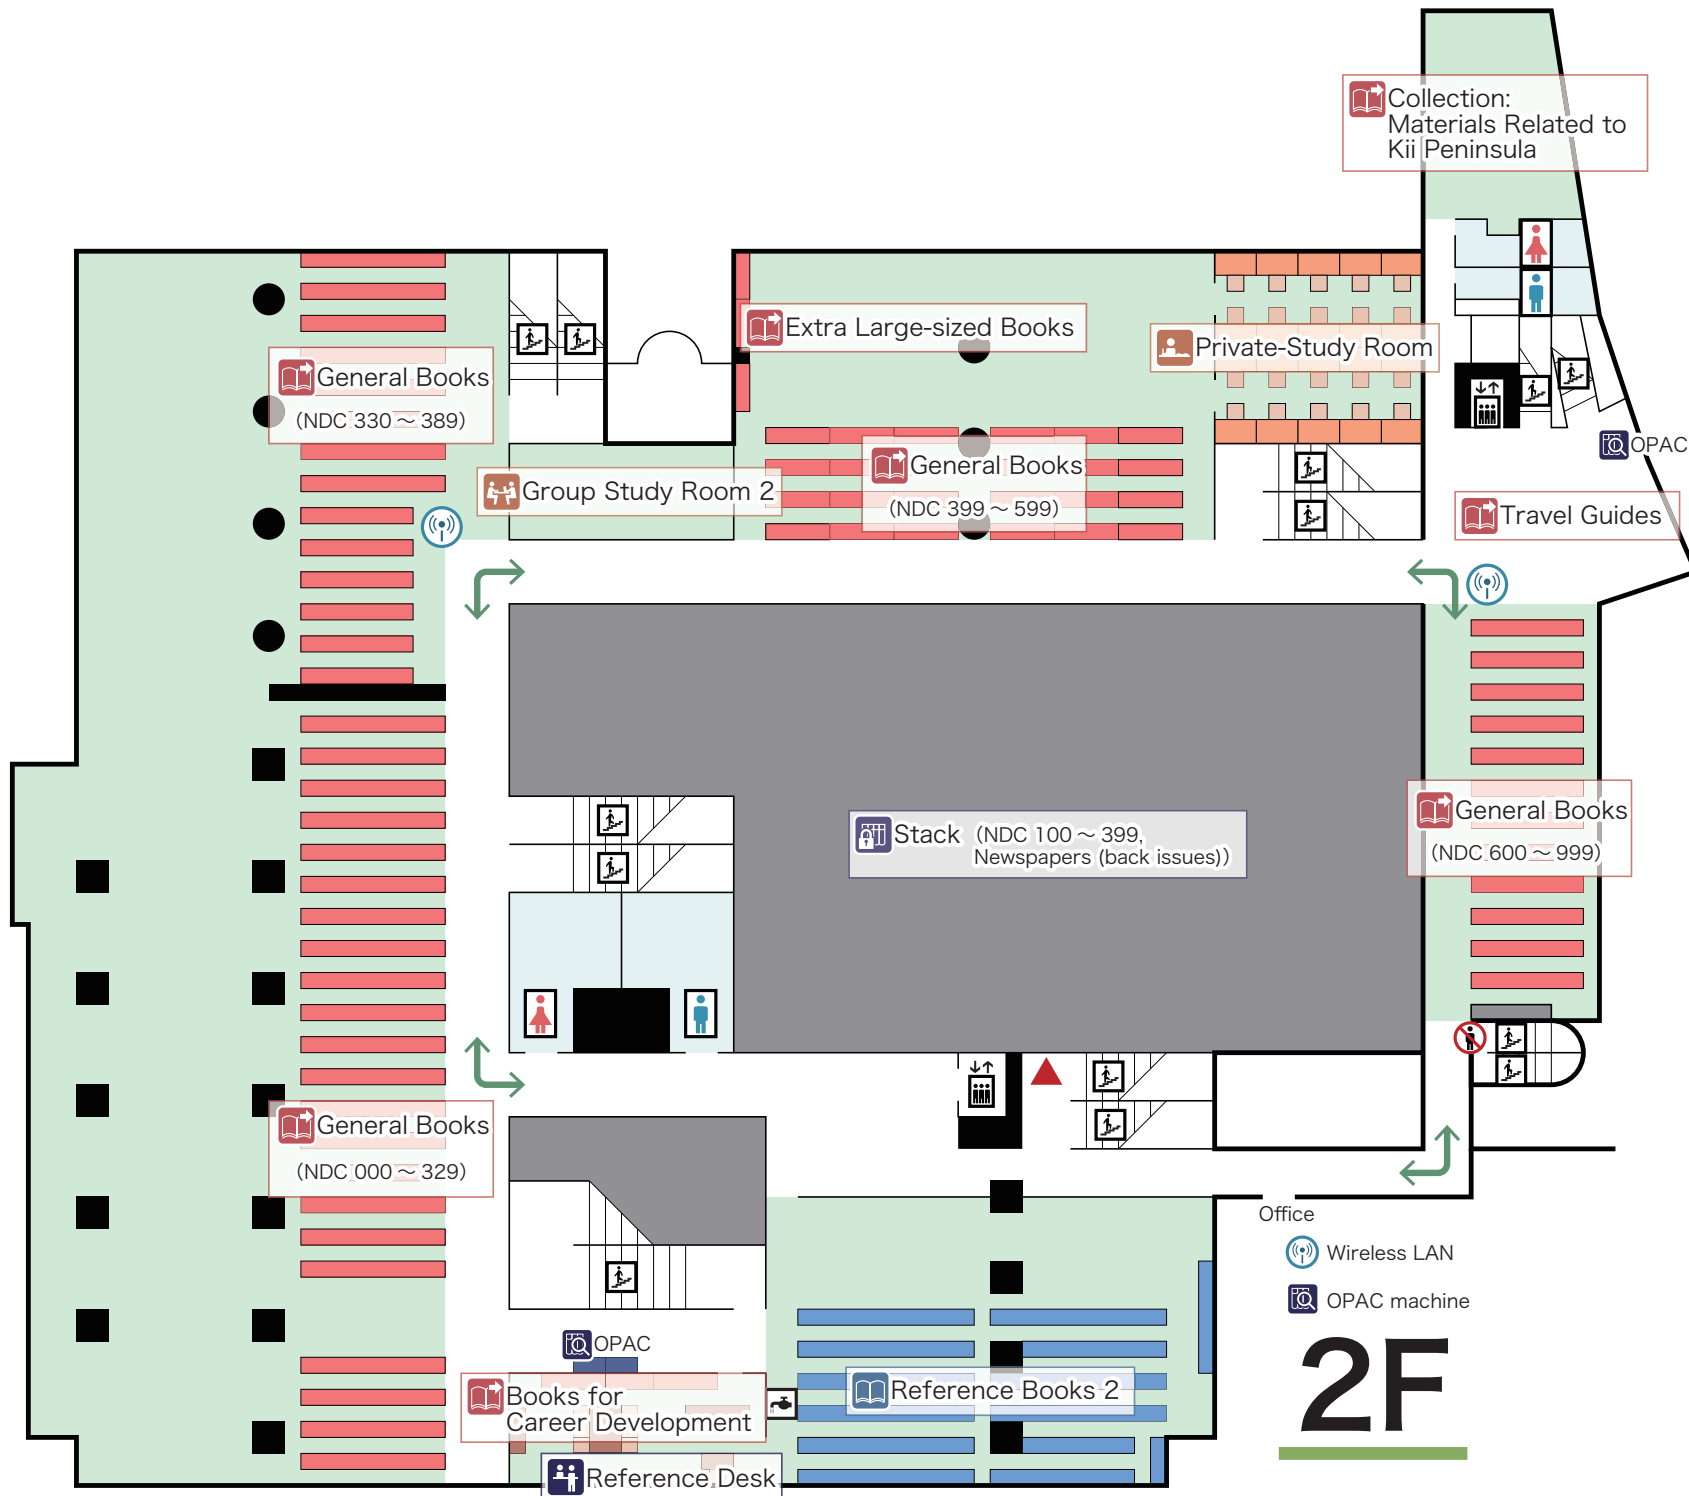

FLOOR GUIDE

4F

Center for Human Enrichment

3F

Crosscul Area

- University Bulletins
- Media Rooms
- Private-Study Room with PC
- Group Study Room-3
- Multi-Room
- Crosscul Room
- Media Hall
- Stack
- Exhibition Room(Institute of Kishu Economic and Cultural History)

Gallery of Wakayama University History

※ Borrow: OK

Library

annex

1F

General Books
(NDC 330 ~ 389)

Extra Large-sized Books

Private-Study Room

Collection:
Materials Related to
Kii Peninsula

Group Study Room 2

General Books
(NDC 399 ~ 599)

Travel Guides

Stack (NDC 100 ~ 399,
Newspapers (back issues))

General Books
(NDC 600 ~ 999)

General Books
(NDC 000 ~ 329)