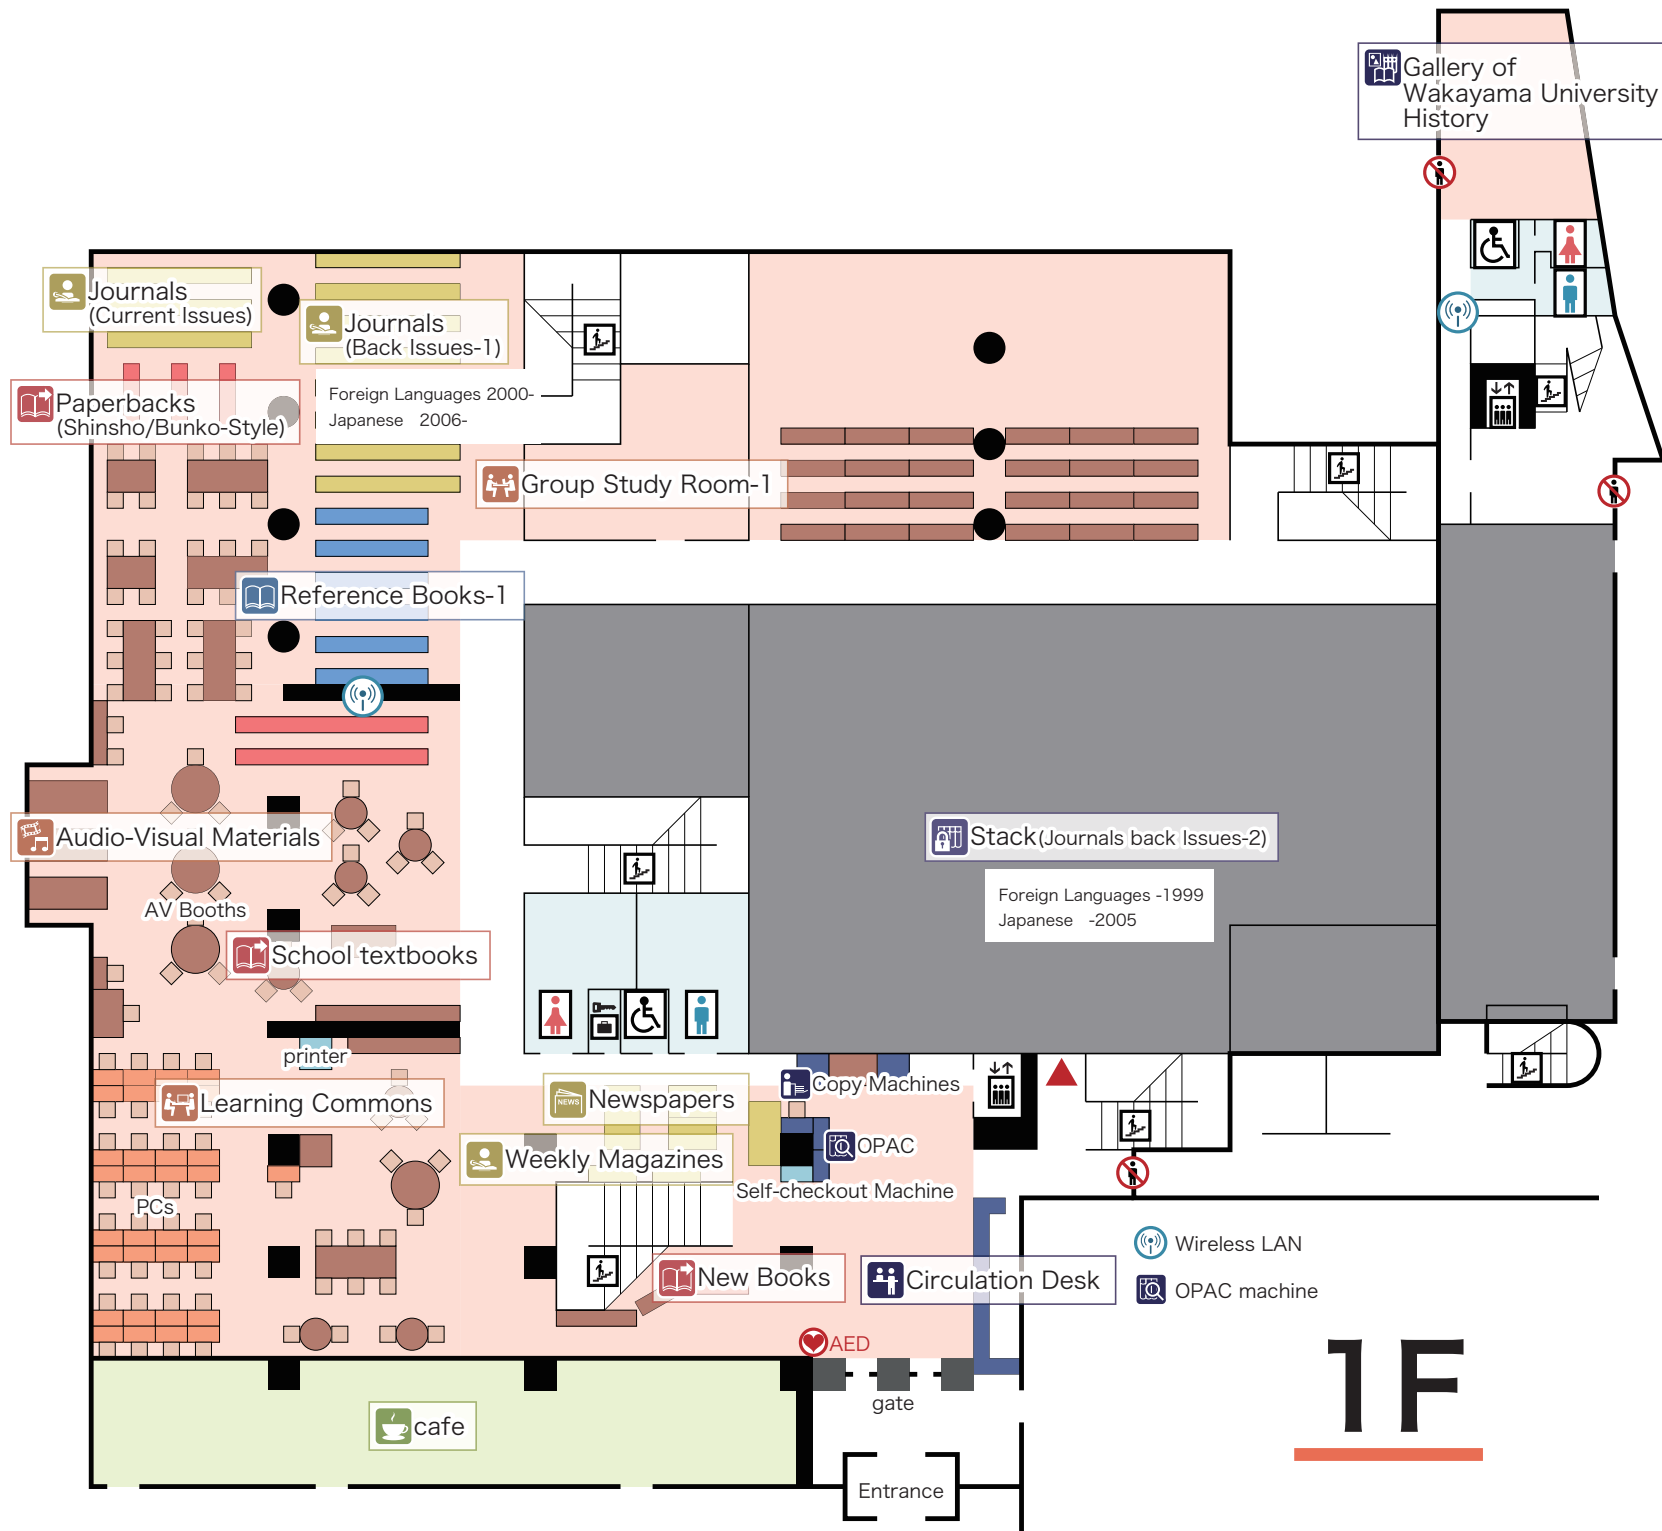

FLOOR GUIDE

4F

Center for Human Enrichment

3F

Crosscul Area

- University Bulletins
- Media Rooms
- Private-Study Room with PC
- Group Study Room-3
- Multi-Room
- Crosscul Room
- Media Hall
- Stack
- Exhibition Room(Institute of Kishu Economic and Cultural History)

Books from the former Central library and the former branch library.

Collection: Minakata Kumagusu & Distinguished Forerunners from Wakayama

Picture Books

2F

Study Area

- General Books (000 ~ 599)
- Books for Career Development
- Extra Large-sized Books
- Reference Books 2
- Private-Study Room
- Group Study Room 2
- Reference Desk
- Stack
- Office

General Books (600 ~ 999)

Travel Guides

Collection: Materials Related to Kii Peninsula

1F

Commons Area

- New Books
- School textbooks
- Paperbacks (Shinsho/Bunko-Style)
- Reference Books-1
- Audio-Visual Materials
- Journals (Current Issues · Back Issues)
- Weekly Magazines
- Newspapers
- Learning Commons
- Learning Support Desk
- Group Study Room-1
- Stack
- Circulation Desk
- Copy Machines
- Office (Institute of Kishu Economic and Cultural History)

Gallery of Wakayama University History

※ Borrow: OK

Library

annex

1F

General Books
(NDC 330 ~ 389)

Extra Large-sized Books

Private-Study Room